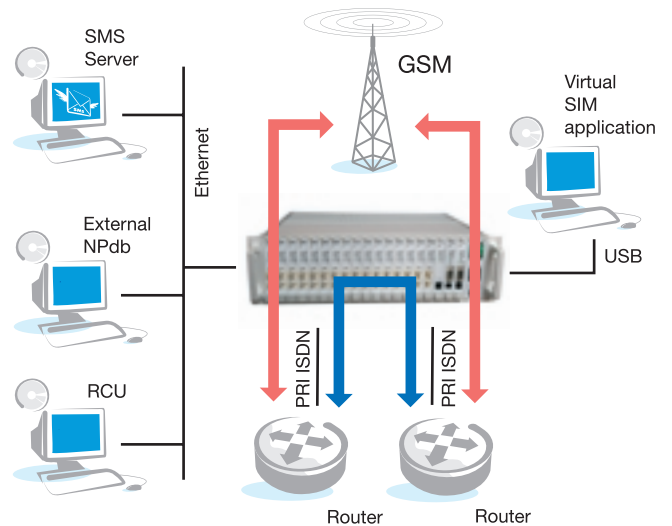

### Your Highway to GSM Networks

Are you looking for a device which could save you some money and could make your communication an entertainment? The *ATEUS® – STARGATE* is a GSM Gateway intended for large companies and alternative providers. Thanks to its high capacity it is very easy to convert the full capacity of PRI ISDN directly into the GSM networks. Back-up channels, second PRI interface and a stable engine guarantee high proportion of successful calls. Thanks to the efficient Least Cost Routing (LCR), the call is always routed in the possible cheapest way. High level of stability is ensured by its own NOT PC based system. To the standard belongs the automatic generation of statistics for all outgoing and incoming calls and the memory for saving all these information as well. You can connect the *ATEUS® – STARGATE* into the Virtual SIM application system.

## Features:

- Up to 2x PRI ISDN interfaces
- Up to 32 GSM channels (hot swappable)
- Efficient Least Cost Routing (LCR) according to free minutes
- NOT PC based
- Compact design
- Worldwide use (GSM 850/1900 MHz or 900/1800 MHz)
- Antenna splitter – two high gain YAGI antennas for the whole system
- Comfortable remote control and management
- SMS and Voice Callback
- Support for sending and receiving SMS messages
- Support for external number portability database (NPdb)
- Large memory (250 thousand) for detail Call Data Records
- Correct tone detection – special feature for Italy
- User friendly LED indicators on the front panel